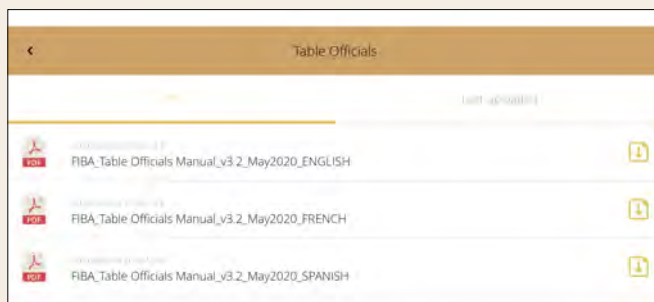

Inside each section is a list of pdf-files, videos, YouTube-links, etc. available to read, watch and download.

Simply clicking the name of the file will open a header page with more information and by clicking the download symbol  you can access the file.

BASKETBALL RULES

This section has all the rules related files including the latest Basketball Rules and Interpretations.

PHYSICAL TRAINING

This section has all files related to FIBA Referees' physical training and game preparation.

MENTAL PREPARATION

This section has all files related to FIBA Referees' mental preparation.

TABLE OFFICIALS

This section has all files related to FIBA Table Officials and their duties.

LATEST

This section contains the latest news and uploads to the app.