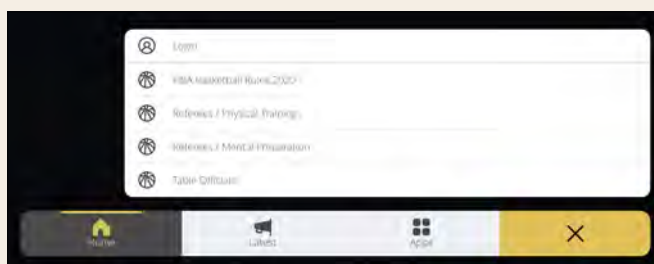

APPS

A list of promoted applications available.